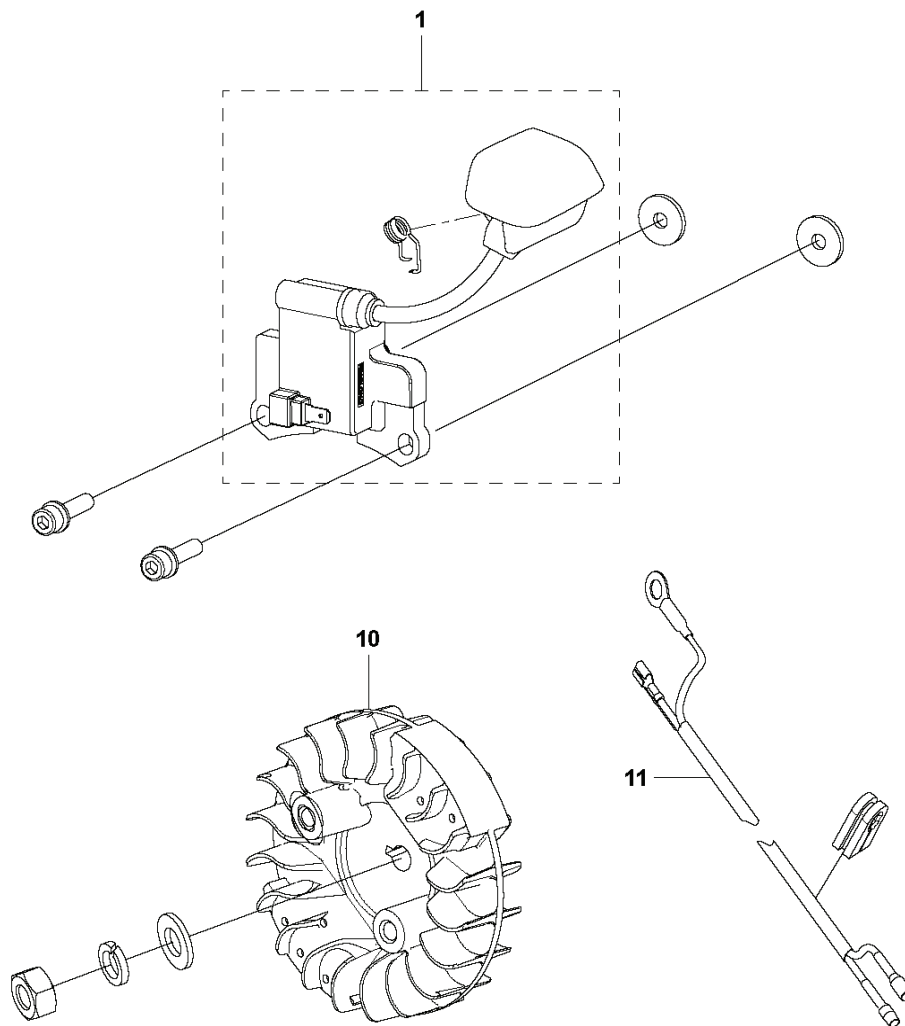

F 331R
IGNITION SYSTEM

TRIMMERS/EDGERS

PXM_REF	PXM_PARTNO	DESCRIPTION	PXM_REMARK	QTY
1	593637402	COIL	Coil	1
10	593637201	ROTOR	Rotor	1
11	596197702	SHORT CIRCUIT CABLE	Short Circuit Cable	1