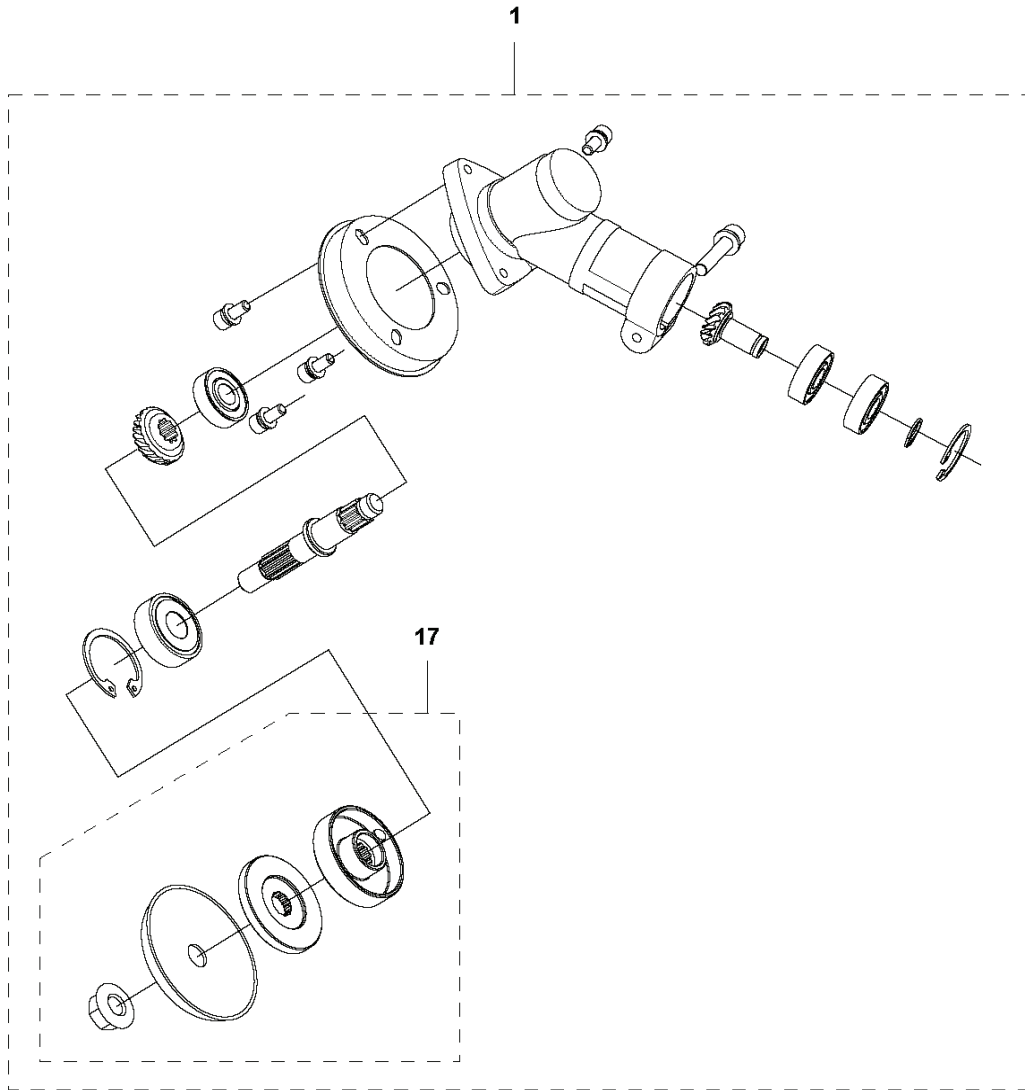

A 331R
GEAR CASE

TRIMMERS/EDGERS

PXM_REF	PXM_PARTNO	DESCRIPTION	PXM_REMARK	QTY	
1	593702401	GEAR CASE	Gearcase	1	
17	593825601	HOLDER KIT	Gearcase Gasket Set	1	1