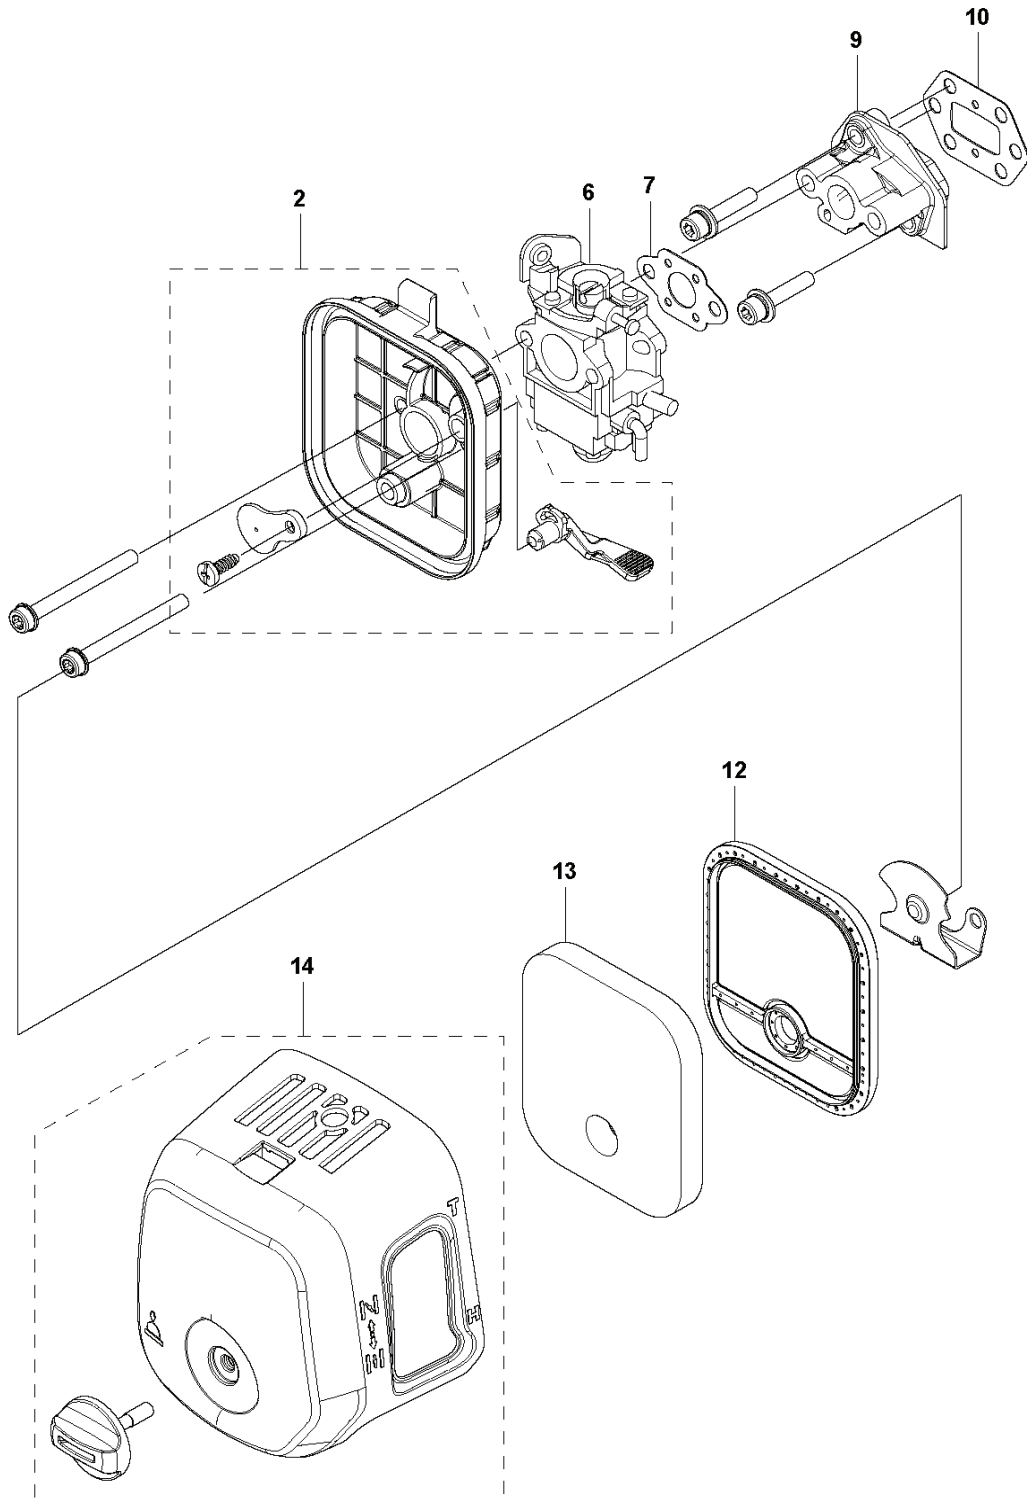

HUSQVARNA - SPARE PARTS CATALOG
TRIMMERS/EDGERS: HUSQVARNA 331 R

Sparepartslist

SPAREPARTSLIST

TRIMMERS/EDGERS

HUSQVARNA 331 R

Q 331R
ACCESSORIES

TRIMMERS/EDGERS

PXM_REF	PXM_PARTNO	DESCRIPTION	PXM_REMARK	QTY
1	593707601	TRIMMER HEAD	Trimmer Head	1
9	593707401	GRASS BLADE	Grass Knife, Multi (2T)	1

D 331R
CARBURETTOR & AIRFILTER

TRIMMERS/EDGERS

PXM_REF	PXM_PARTNO	DESCRIPTION	PXM_REMARK	QTY
2	590579401	CLEANER	FILTER HOLDER ASSY	1
6	593830302	CARBURETTOR	CARBURETTOR	1
7	597174201	GASKET	GASKET	1
9	593638001	INSULATOR	INSULATOR	1
10	597174001	GASKET	GASKET	1
12	590910601	FILTER	FILTER	1
13	597174401	AIR FILTER	FILTER	1
14	595972801	FILTER COVER ASSY	FILTER COVER ASSY	1

TRIMMERS/EDGERS

PXM_REF	PXM_PARTNO	DESCRIPTION	PXM_REMARK	QTY
5	593636101	SEAL	Seal	1
9	593636201	GASKET	Gasket	1
11	596197402	CRANKCASE KIT	Crankcase Kit	1

**331R
CRANKSHAFT**

5

TRIMMERS/EDGERS

PXM_REF	PXM_PARTNO	DESCRIPTION	PXM_REMARK	QTY
5	596197601	CRANKSHAFT KIT	Crankshaft Kit	1