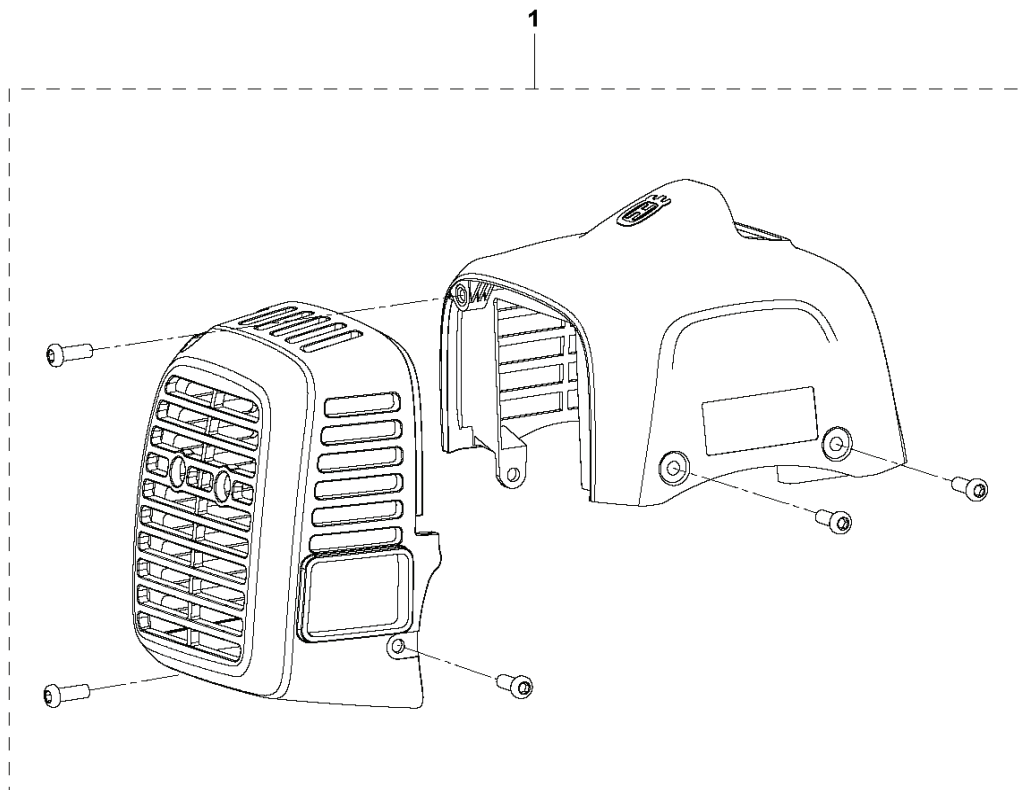

TRIMMERS/EDGERS

PXM_REF	PXM_PARTNO	DESCRIPTION	PXM_REMARK	QTY
1	522520701	THROTTLE CONTROL	Handle System	1
13	522036601	THROTTLE CABLE ASSY	THROTTLE CABLE ASSY	1

G 331R
HOUSING