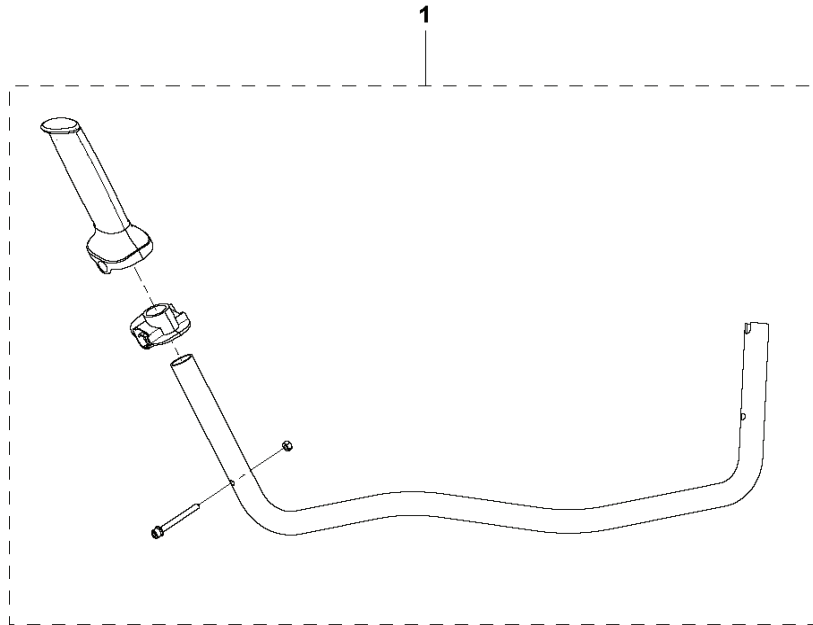

N 331R
HANDLE

TRIMMERS/EDGERS

PXM_REF	PXM_PARTNO	DESCRIPTION	PXM_REMARK	QTY
1	597395901	HANDLE KIT	HANDLE ASSY -L	1
7	593825402	HANDLE BRACKET	HANDLE SUPPORT ASSY	1