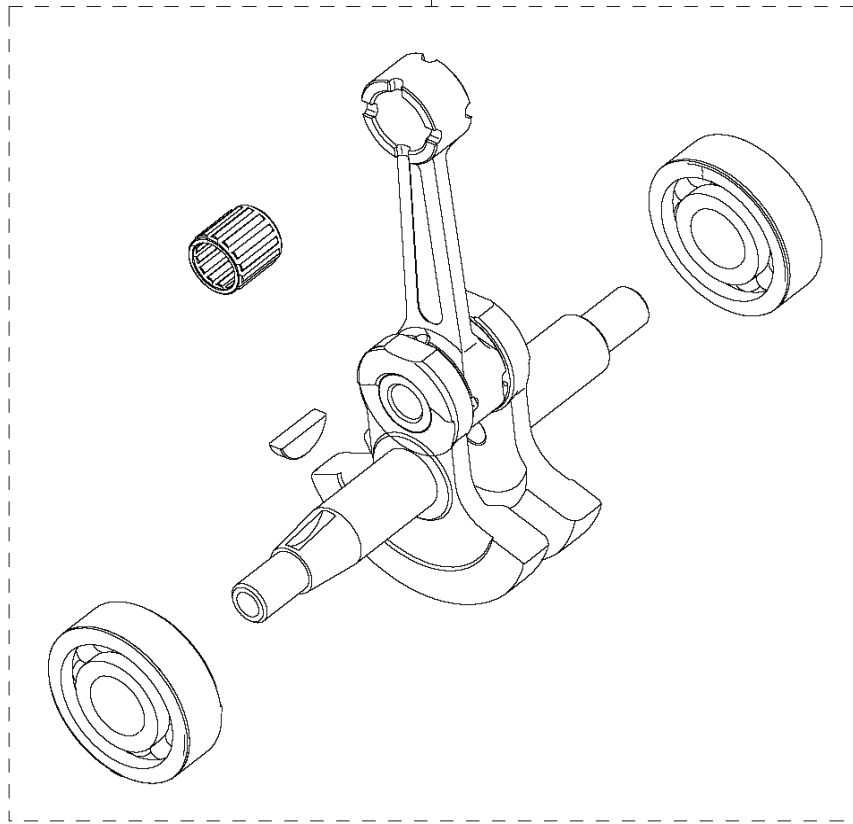

TRIMMERS/EDGERS

PXM_REF	PXM_PARTNO	DESCRIPTION	PXM_REMARK	QTY
5	593636101	SEAL	Seal	1
9	593636201	GASKET	Gasket	1
11	596197402	CRANKCASE KIT	Crankcase Kit	1

**331R
CRANKSHAFT**

5