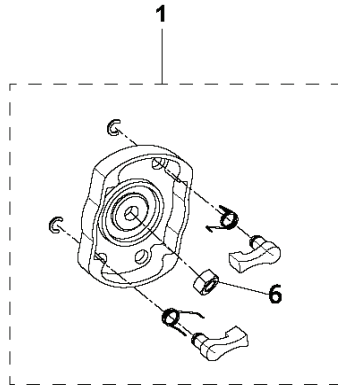

P STARTER

TRIMMERS/EDGERS

PXM_REF	PXM_PARTNO	DESCRIPTION	PXM_REMARK	QTY
1	593659802	BRIDGE	Bridge	1
2	597892801	STARTER		1
7	596018701	STARTER ASSY	Easy Starter	1