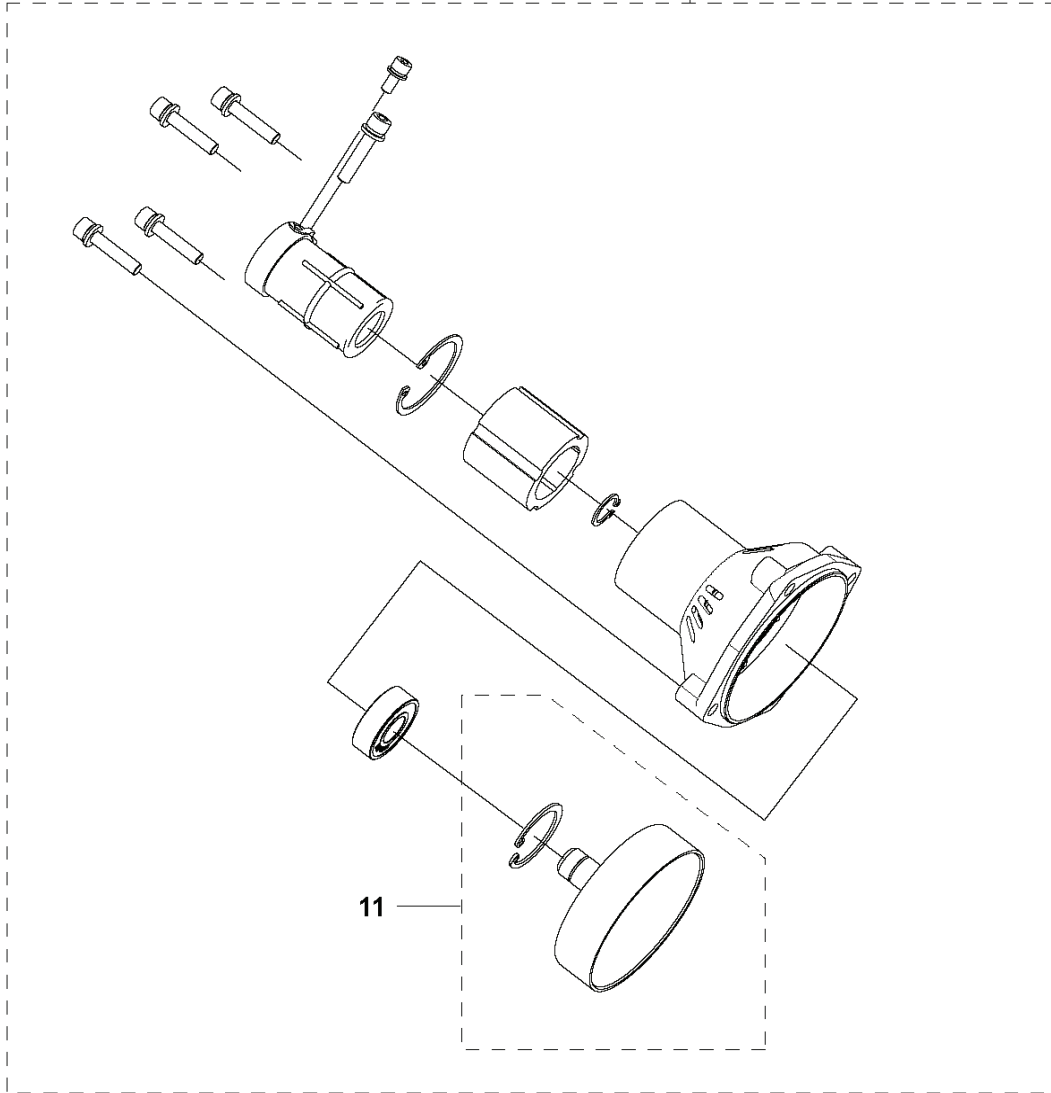

C 331R
CLUTCH

1

11

14