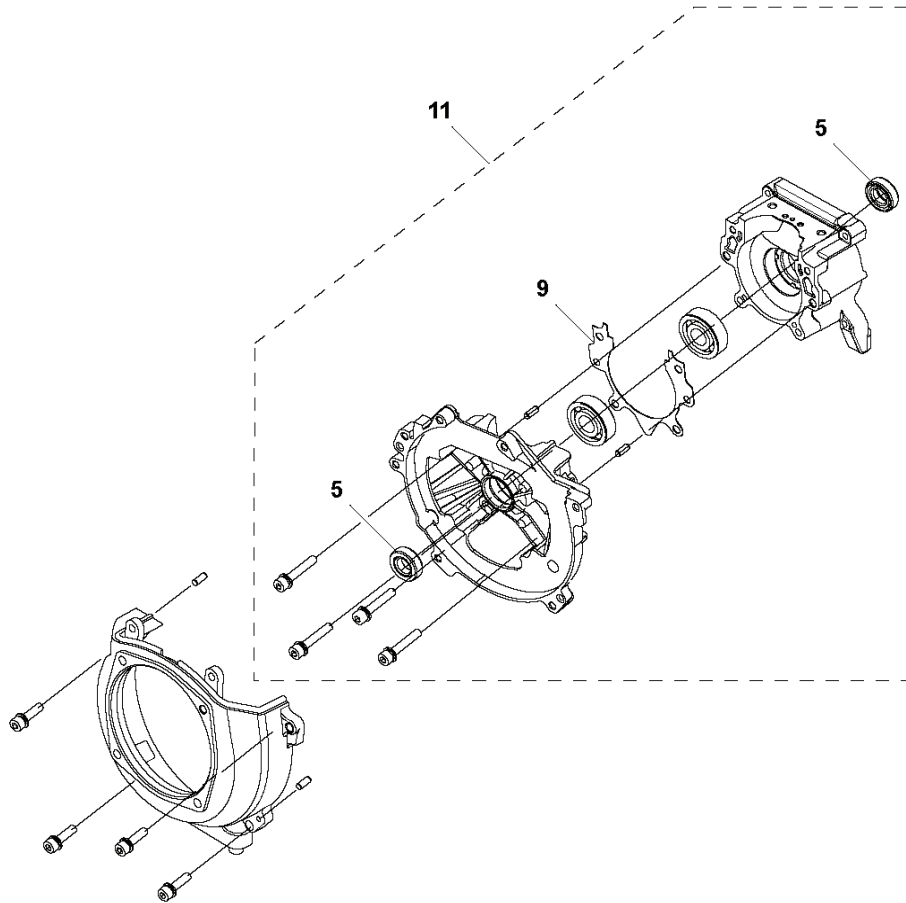

D 331R
CARBURETTOR & AIRFILTER

TRIMMERS/EDGERS

PXM_REF	PXM_PARTNO	DESCRIPTION	PXM_REMARK	QTY
2	590579401	CLEANER	FILTER HOLDER ASSY	1
6	593830302	CARBURETTOR	CARBURETTOR	1
7	597174201	GASKET	GASKET	1
9	593638001	INSULATOR	INSULATOR	1
10	597174001	GASKET	GASKET	1
12	590910601	FILTER	FILTER	1
13	597174401	AIR FILTER	FILTER	1
14	595972801	FILTER COVER ASSY	FILTER COVER ASSY	1

TRIMMERS/EDGERS

PXM_REF	PXM_PARTNO	DESCRIPTION	PXM_REMARK	QTY
5	593636101	SEAL	Seal	1
9	593636201	GASKET	Gasket	1
11	596197402	CRANKCASE KIT	Crankcase Kit	1

**331R
CRANKSHAFT**

5

TRIMMERS/EDGERS

PXM_REF	PXM_PARTNO	DESCRIPTION	PXM_REMARK	QTY
5	596197601	CRANKSHAFT KIT	Crankshaft Kit	1

E 331R
CYLINDER PISTON

TRIMMERS/EDGERS

PXM_REF	PXM_PARTNO	DESCRIPTION	PXM_REMARK	QTY
1	593636302	CYLINDER ASSY	Cylinder Piston Assy	1
2	593637601	SPARK PLUG	Sparkplug NGK BPMR7A	1
7	596197501	PISTON ASSY	PISTON ASSY	1
13	593637001	GASKET	GASKET	1