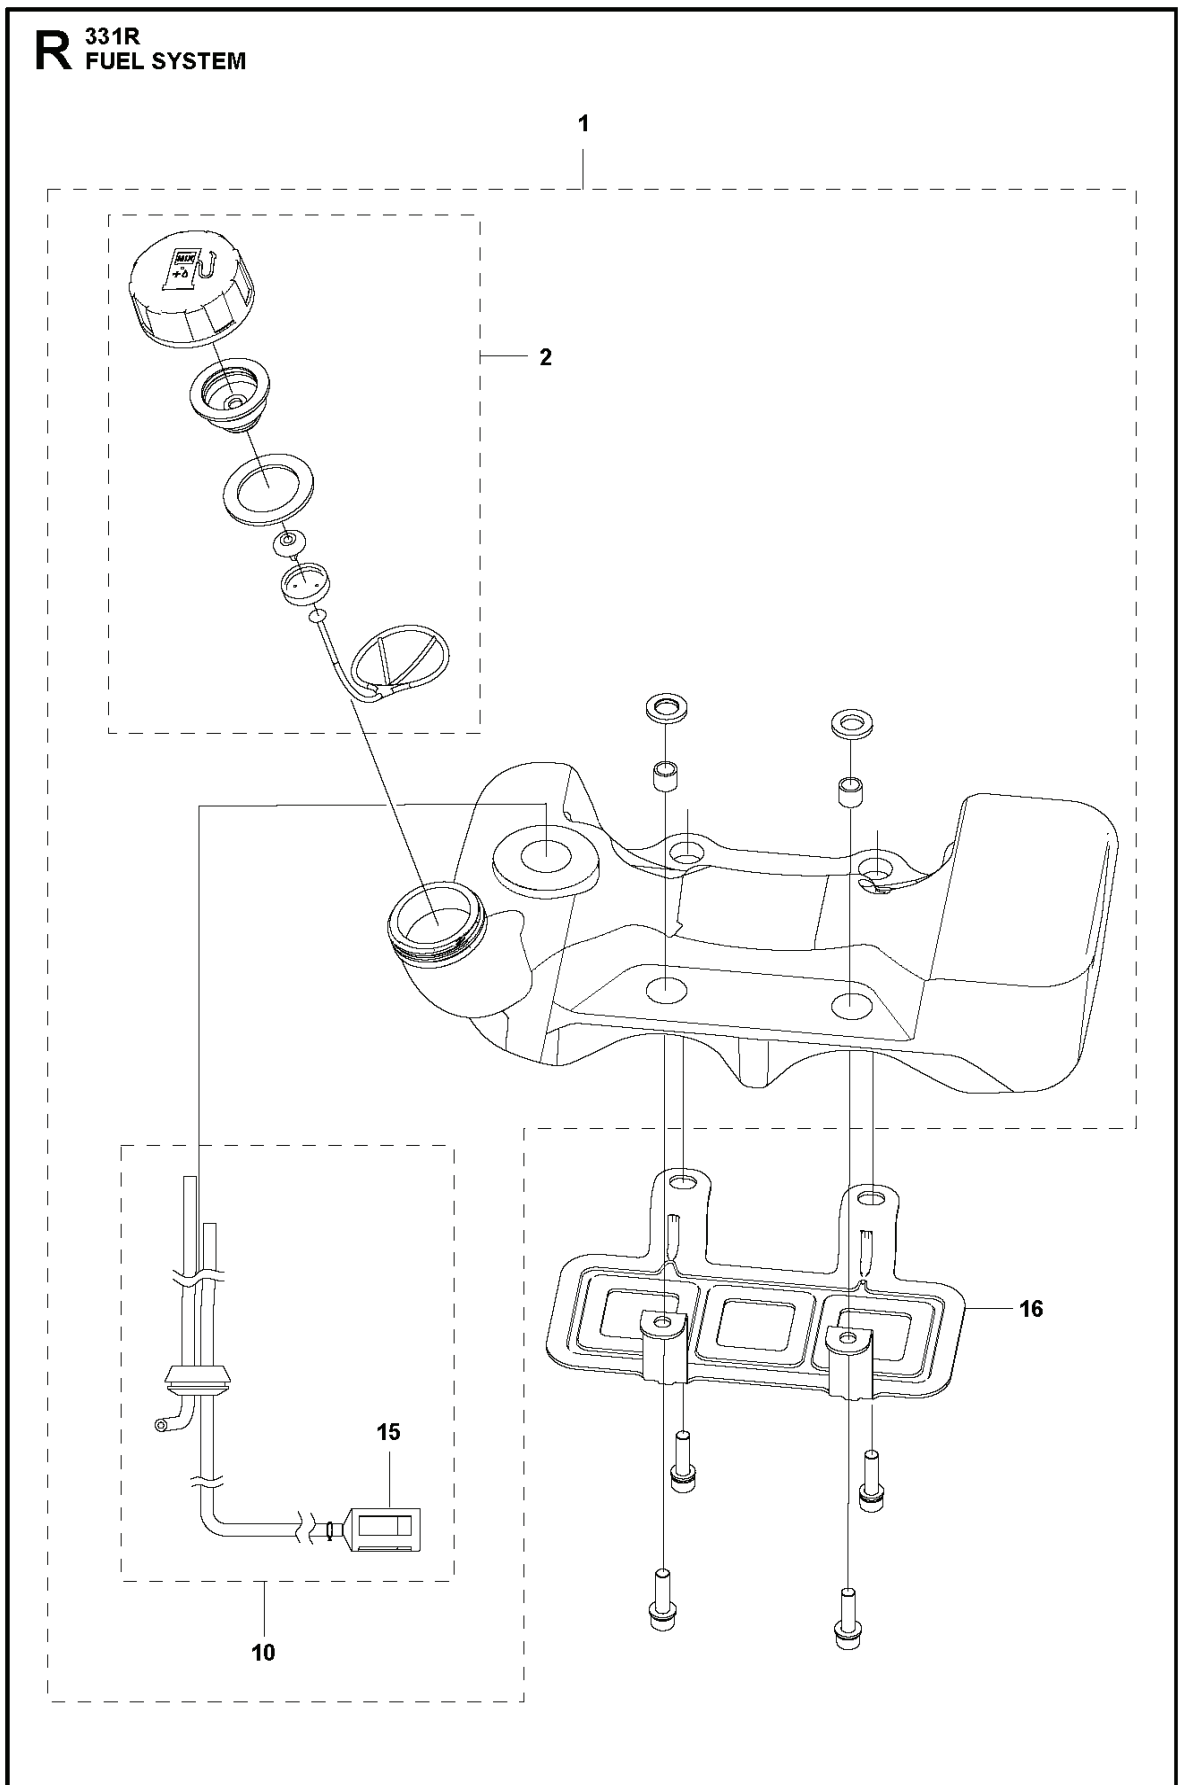

E 331R
CYLINDER PISTON

TRIMMERS/EDGERS

PXM_REF	PXM_PARTNO	DESCRIPTION	PXM_REMARK	QTY
1	593636302	CYLINDER ASSY	Cylinder Piston Assy	1
2	593637601	SPARK PLUG	Sparkplug NGK BPMR7A	1
7	596197501	PISTON ASSY	PISTON ASSY	1
13	593637001	GASKET	GASKET	1

L 331R
DEBRIS SHIELD

1

TRIMMERS/EDGERS

PXM_REF	PXM_PARTNO	DESCRIPTION	PXM_REMARK	QTY
1	593706601	SPLASH GUARD	Safety Guard	1

R 331R
FUEL SYSTEM

TRIMMERS/EDGERS

PXM_REF	PXM_PARTNO	DESCRIPTION	PXM_REMARK	QTY
15	593671201	FILTER	KOAXIALFILTER	1
10	593671101	PIPE ASSY	RETURN TUBE	1
2	593671401	TANK CAP ASSY	TANK CAP ASSY	1
1	596019901	FUEL TANK ASSY	TANK ASSY	1
16	596757701	GUARD	BRACKET	1