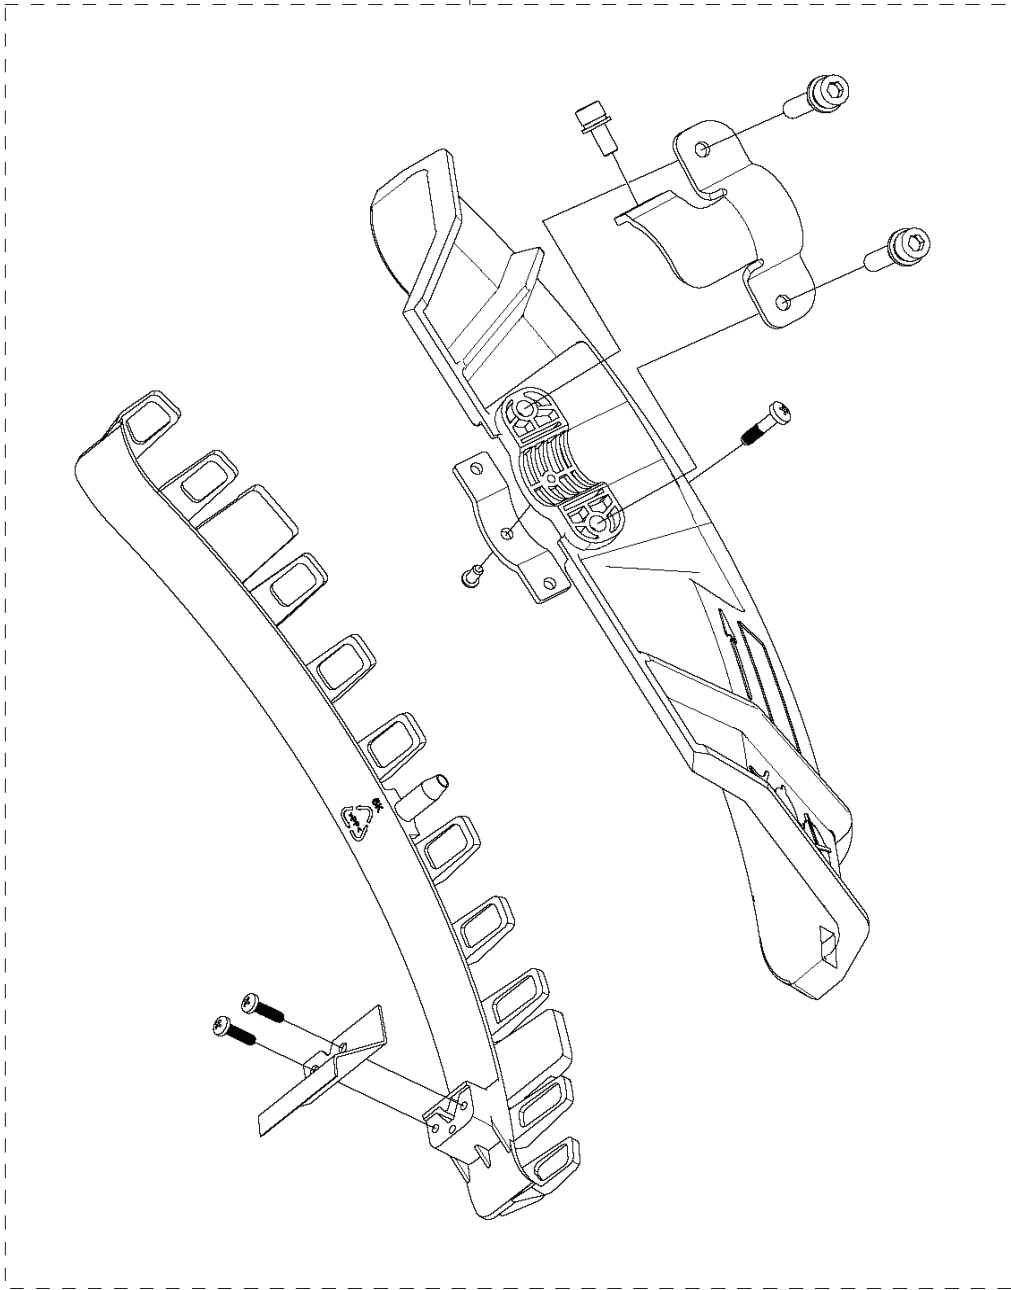

E 331R
CYLINDER PISTON

TRIMMERS/EDGERS

PXM_REF	PXM_PARTNO	DESCRIPTION	PXM_REMARK	QTY
1	593636302	CYLINDER ASSY	Cylinder Piston Assy	1
2	593637601	SPARK PLUG	Sparkplug NGK BPMR7A	1
7	596197501	PISTON ASSY	PISTON ASSY	1
13	593637001	GASKET	GASKET	1

L 331R
DEBRIS SHIELD

1

TRIMMERS/EDGERS

PXM_REF	PXM_PARTNO	DESCRIPTION	PXM_REMARK	QTY
1	593706601	SPLASH GUARD	Safety Guard	1

R 331R
FUEL SYSTEM

TRIMMERS/EDGERS

PXM_REF	PXM_PARTNO	DESCRIPTION	PXM_REMARK	QTY
15	593671201	FILTER	KOAXIALFILTER	1
10	593671101	PIPE ASSY	RETURN TUBE	1
2	593671401	TANK CAP ASSY	TANK CAP ASSY	1
1	596019901	FUEL TANK ASSY	TANK ASSY	1
16	596757701	GUARD	BRACKET	1