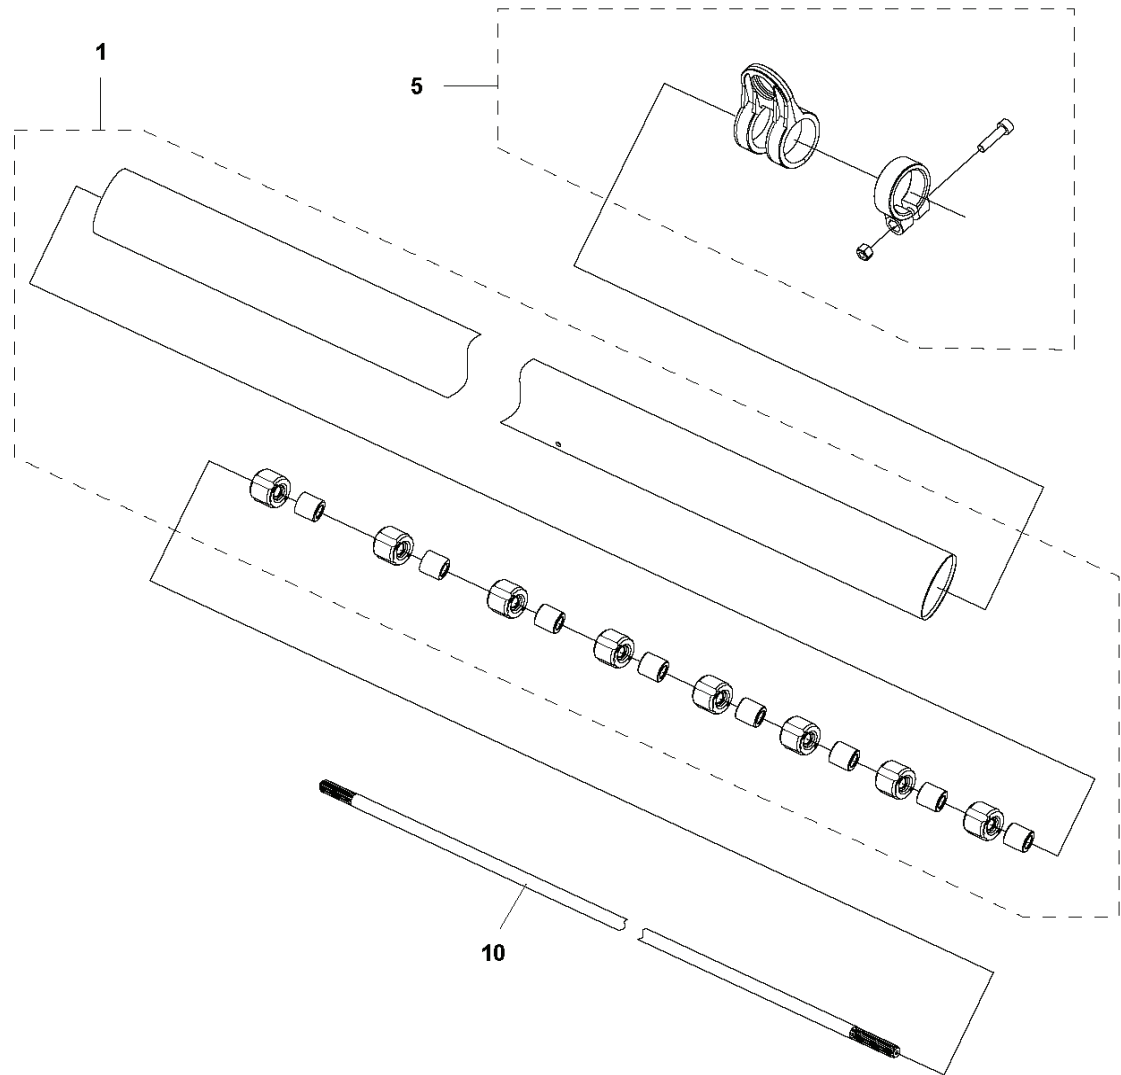

H 331R
MUFFLER

TRIMMERS/EDGERS

PXM_REF	PXM_PARTNO	DESCRIPTION	PXM_REMARK	QTY
1	596757502	MUFFLER ASSY	Muffler System	1

P STARTER

TRIMMERS/EDGERS

PXM_REF	PXM_PARTNO	DESCRIPTION	PXM_REMARK	QTY
1	593659802	BRIDGE	Bridge	1
2	597892801	STARTER		1
7	596018701	STARTER ASSY	Easy Starter	1

B 331R
TUBE

TRIMMERS/EDGERS

PXM_REF	PXM_PARTNO	DESCRIPTION	PXM_REMARK	QTY
1	593672501	TUBE ASSY	TUBE ASSY	1
5	593825701	HANGER ASSY	HARNES CONNECT ASSY	1
10	593701401	SHAFT	SHAFT	1