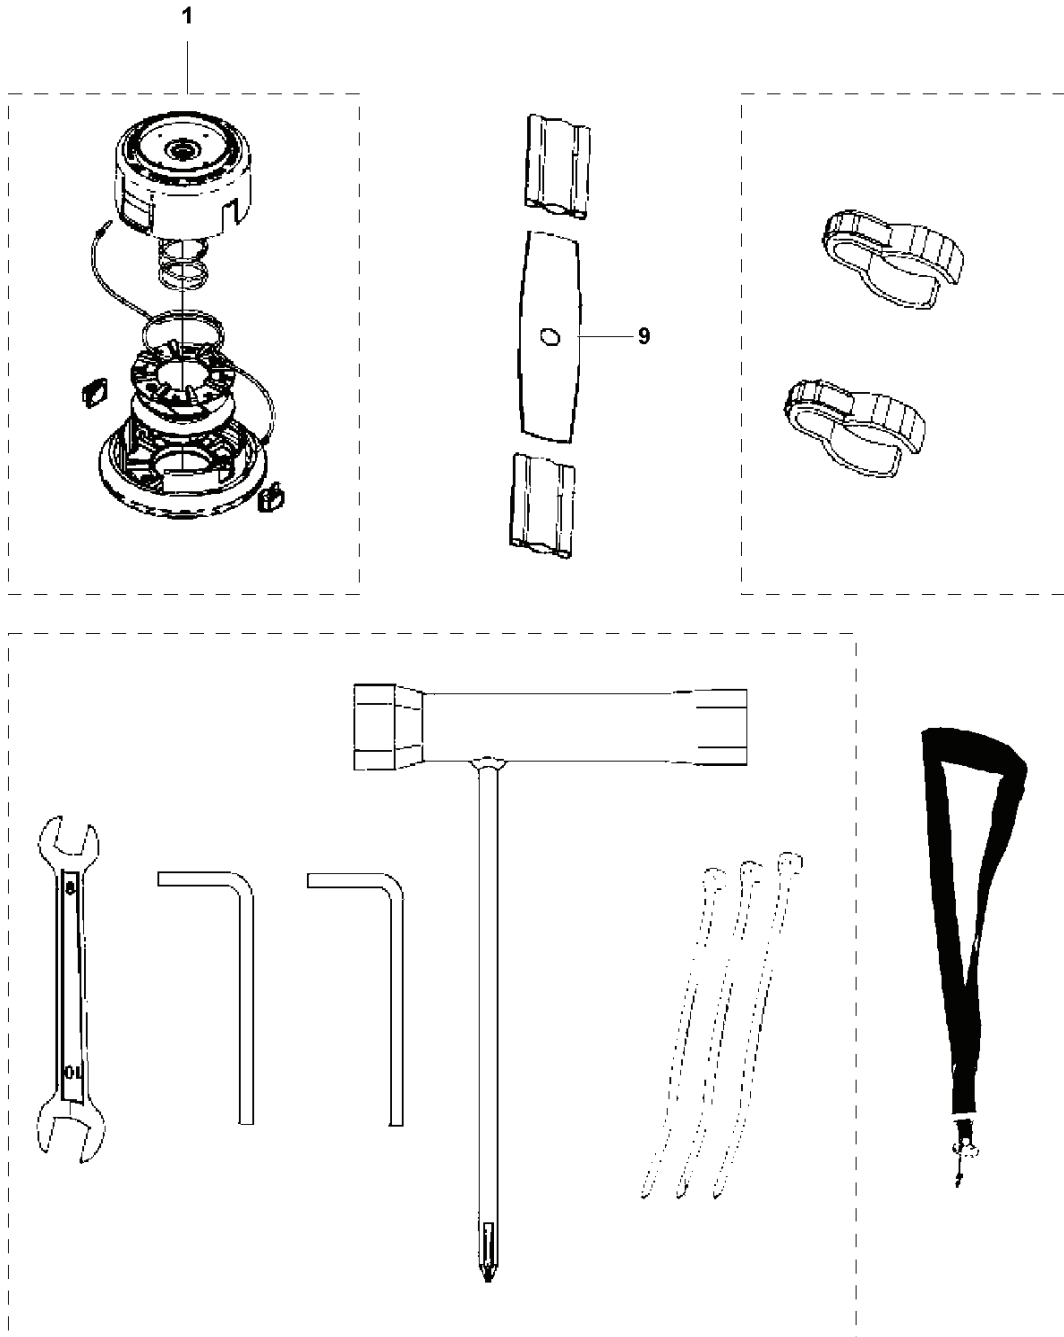

HUSQVARNA - SPARE PARTS CATALOG
TRIMMERS/EDGERS: HUSQVARNA 331 R

Sparepartslist

SPAREPARTSLIST

TRIMMERS/EDGERS

HUSQVARNA 331 R

Q 331R
ACCESSORIES

TRIMMERS/EDGERS

PXM_REF	PXM_PARTNO	DESCRIPTION	PXM_REMARK	QTY
1	593707601	TRIMMER HEAD	Trimmer Head	1
9	593707401	GRASS BLADE	Grass Knife, Multi (2T)	1

D 331R
CARBURETTOR & AIRFILTER

TRIMMERS/EDGERS

PXM_REF	PXM_PARTNO	DESCRIPTION	PXM_REMARK	QTY
2	590579401	CLEANER	FILTER HOLDER ASSY	1
6	593830302	CARBURETTOR	CARBURETTOR	1
7	597174201	GASKET	GASKET	1
9	593638001	INSULATOR	INSULATOR	1
10	597174001	GASKET	GASKET	1
12	590910601	FILTER	FILTER	1
13	597174401	AIR FILTER	FILTER	1
14	595972801	FILTER COVER ASSY	FILTER COVER ASSY	1

TRIMMERS/EDGERS

PXM_REF	PXM_PARTNO	DESCRIPTION	PXM_REMARK	QTY
5	593636101	SEAL	Seal	1
9	593636201	GASKET	Gasket	1
11	596197402	CRANKCASE KIT	Crankcase Kit	1

**331R
CRANKSHAFT**

5

TRIMMERS/EDGERS

PXM_REF	PXM_PARTNO	DESCRIPTION	PXM_REMARK	QTY
5	596197601	CRANKSHAFT KIT	Crankshaft Kit	1