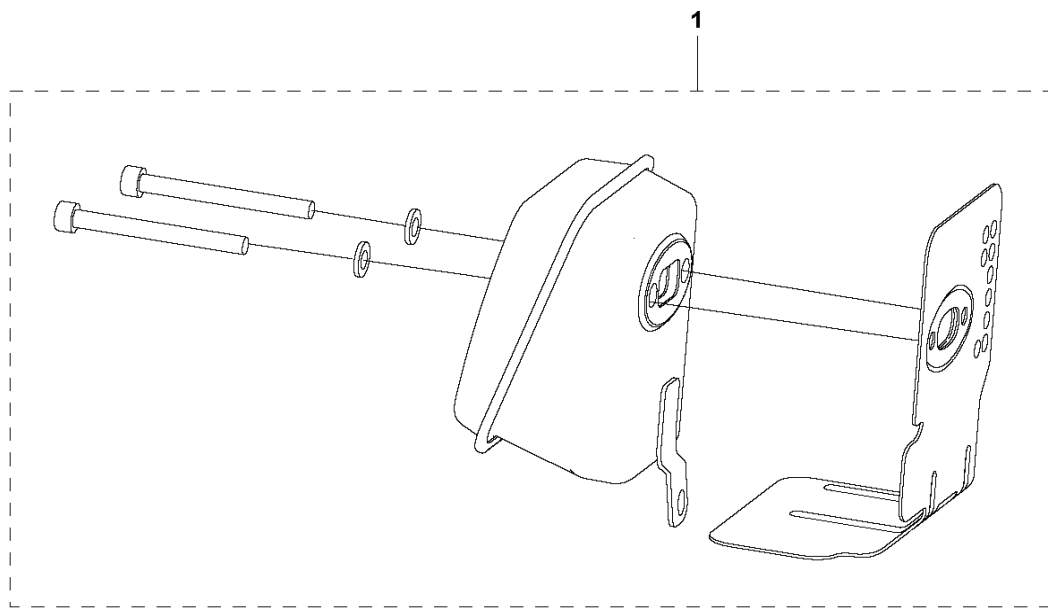

TRIMMERS/EDGERS

PXM_REF	PXM_PARTNO	DESCRIPTION	PXM_REMARK	QTY
1	593637402	COIL	Coil	1
10	593637201	ROTOR	Rotor	1
11	596197702	SHORT CIRCUIT CABLE	Short Circuit Cable	1

H 331R
MUFFLER