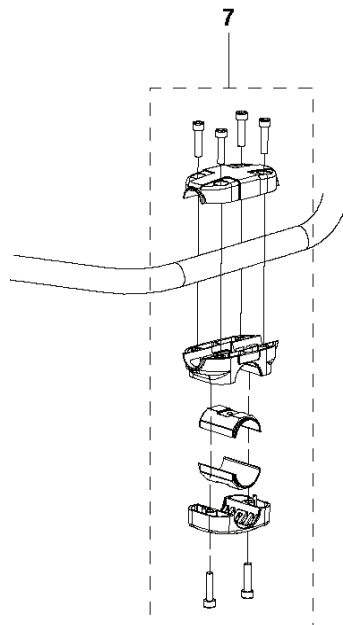

E 331R
CYLINDER PISTON

TRIMMERS/EDGERS

PXM_REF	PXM_PARTNO	DESCRIPTION	PXM_REMARK	QTY
1	593636302	CYLINDER ASSY	Cylinder Piston Assy	1
2	593637601	SPARK PLUG	Sparkplug NGK BPMR7A	1
7	596197501	PISTON ASSY	PISTON ASSY	1
13	593637001	GASKET	GASKET	1

L 331R
DEBRIS SHIELD

1

TRIMMERS/EDGERS

PXM_REF	PXM_PARTNO	DESCRIPTION	PXM_REMARK	QTY
1	593706601	SPLASH GUARD	Safety Guard	1

R 331R
FUEL SYSTEM

TRIMMERS/EDGERS

PXM_REF	PXM_PARTNO	DESCRIPTION	PXM_REMARK	QTY
15	593671201	FILTER	KOAXIALFILTER	1
10	593671101	PIPE ASSY	RETURN TUBE	1
2	593671401	TANK CAP ASSY	TANK CAP ASSY	1
1	596019901	FUEL TANK ASSY	TANK ASSY	1
16	596757701	GUARD	BRACKET	1

A 331R
GEAR CASE

TRIMMERS/EDGERS

PXM_REF	PXM_PARTNO	DESCRIPTION	PXM_REMARK	QTY	
1	593702401	GEAR CASE	Gearcase	1	
17	593825601	HOLDER KIT	Gearcase Gasket Set	1	1

N 331R
HANDLE

TRIMMERS/EDGERS

PXM_REF	PXM_PARTNO	DESCRIPTION	PXM_REMARK	QTY
1	597395901	HANDLE KIT	HANDLE ASSY -L	1
7	593825402	HANDLE BRACKET	HANDLE SUPPORT ASSY	1