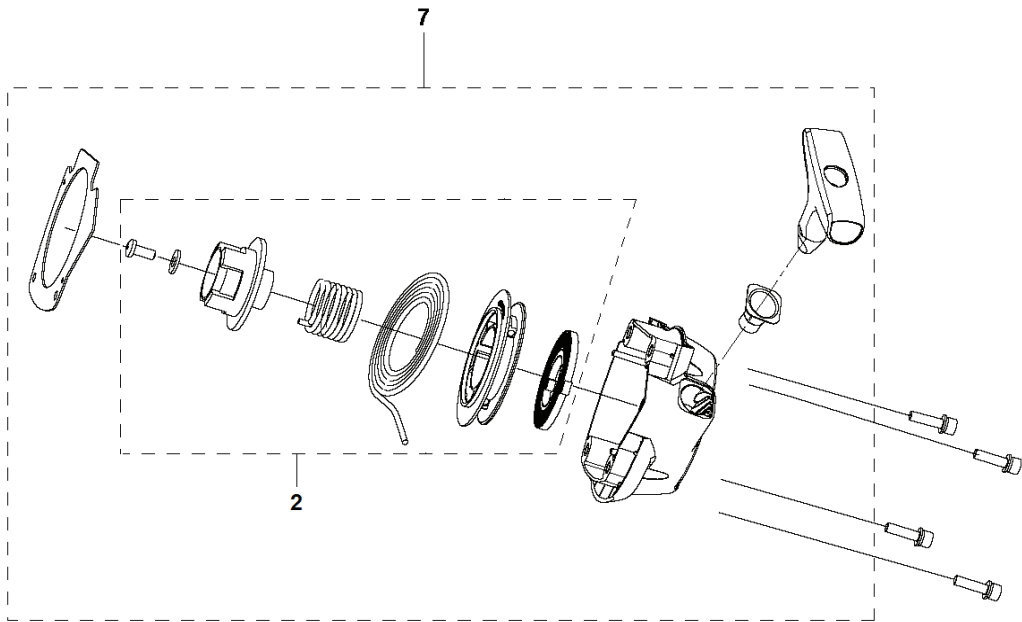

P STARTER

TRIMMERS/EDGERS

PXM_REF	PXM_PARTNO	DESCRIPTION	PXM_REMARK	QTY
1	593659802	BRIDGE	Bridge	1
2	597892801	STARTER		1
7	596018701	STARTER ASSY	Easy Starter	1