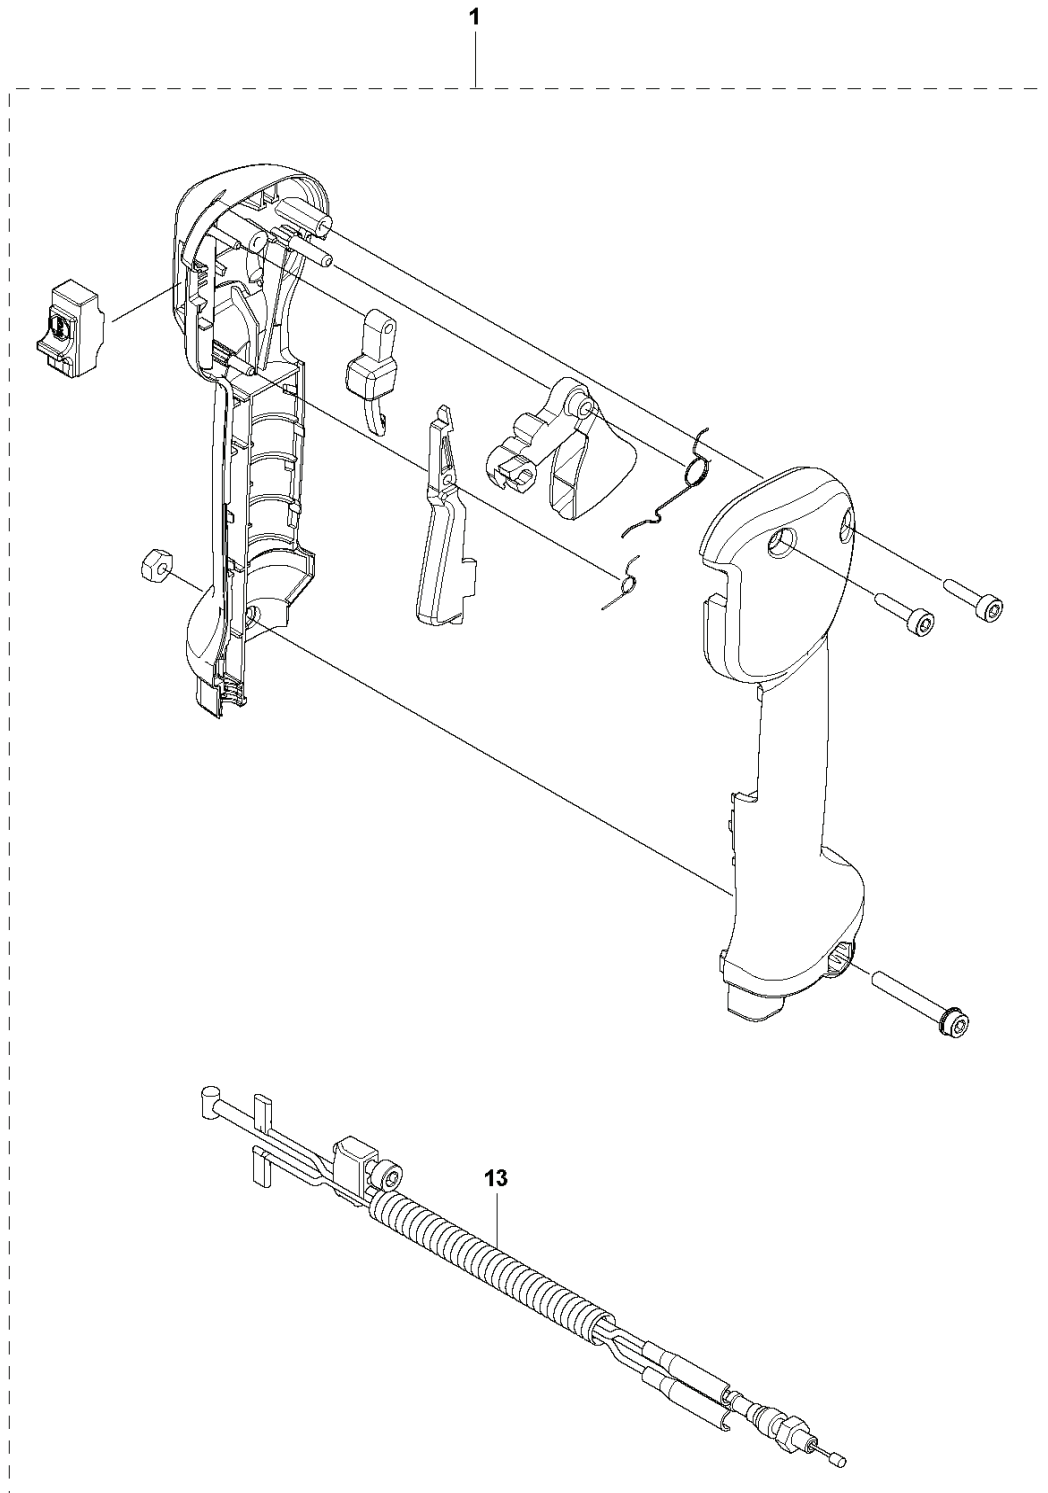

TRIMMERS/EDGERS

PXM_REF	PXM_PARTNO	DESCRIPTION	PXM_REMARK	QTY
1	597395901	HANDLE KIT	HANDLE ASSY -L	1
7	593825402	HANDLE BRACKET	HANDLE SUPPORT ASSY	1

M 331R
HANDLE & CONTROLS